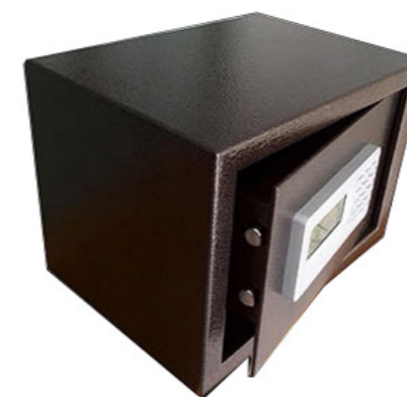

02 SAFETY &
SECURITY

Room Safe

- Brand: Kingsafe
- Black colour
- LED screen
- 4-6 digit PIN setting, with last 100 entry records
- two sets emergency system
- CEU and spare keys
- 1 year warranty, lifetime support
- Dimensions: 420*200*H365mm
- CCC certification

Product code: GS03.TEMP.3