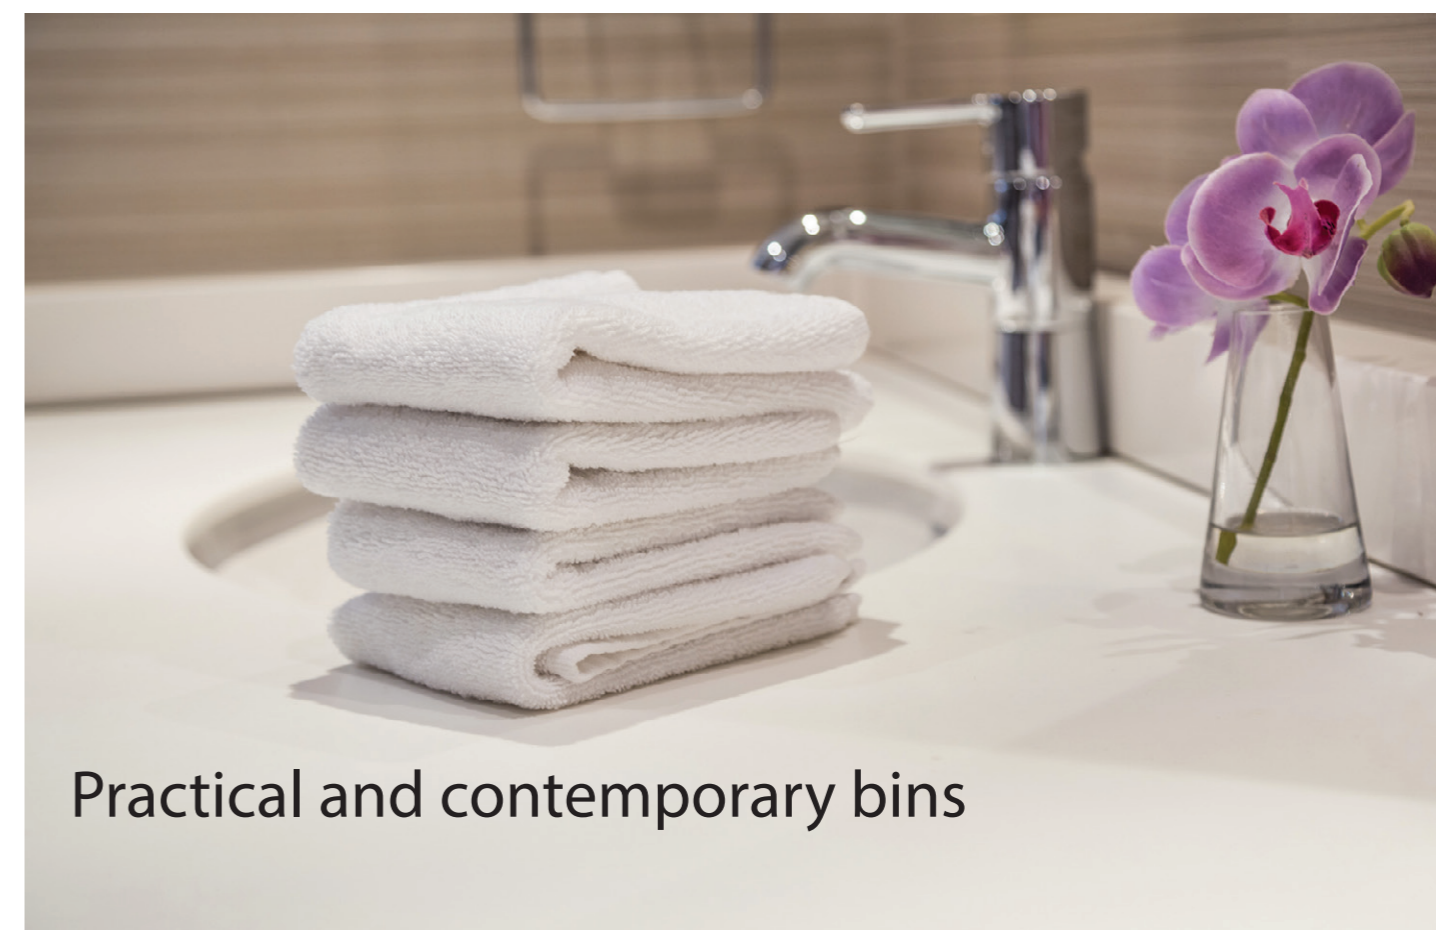

Practical and contemporary bins