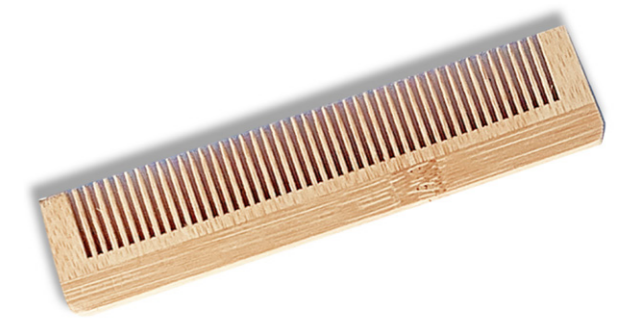

### Comb

- Material: Bamboo

Product code: GS03.TEMP.58