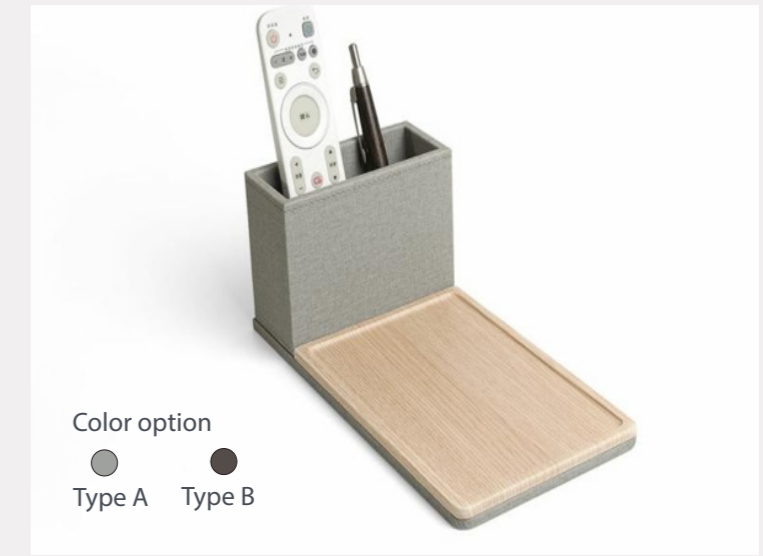

Hospitality Tray

1. Tailor made
   - MDF board is mounted with high-grade customized waterproof PU leather.
   - Color: Type B brown
   - Size: 400 x 300 x H55 mm
2. Product code: GS03.TEMP.30

Memo pack folder with pen

1. Tailor made
   - Note & Memo pack folder.
   - MDF board is mounted with high-grade customized waterproof PU leather.
   - Color: Type A light color
   - Size: 125x245x90mm
2. Product code: GS03.TEMP.13

Menu Folder

1. Tailor made
   - Service guide A
   - Solid wood
   - PU leather material
   - Color: Type A light color
   - Size: 240x320x45mm
2. Product code: GS03.TEMP.12

1. Color option
2. Type A
   - Type B

Menu Folder

1. Tailor made
   - Wine folder
   - MDF board is mounted with high-grade customized waterproof PU leather.
   - Color: Type B brown
   - Size: 120x240x25mm
2. Product code: GS03.TEMP.11

1. Color option
2. Type A
   - Type B

Memo pack folder with pen

1. MDF board with high-grade customized waterproof PU leather.
   - Color: Type B brown
   - Size: 130x180mm
2. Product code: GS03.TEMP.14

1. Color option
2. Type A
   - Type B

Coaster

- Tailor made
- Material : PU leather (waterproof)
- Size: φ90mm, H 3mm

Product code: GS03.TEMP.15