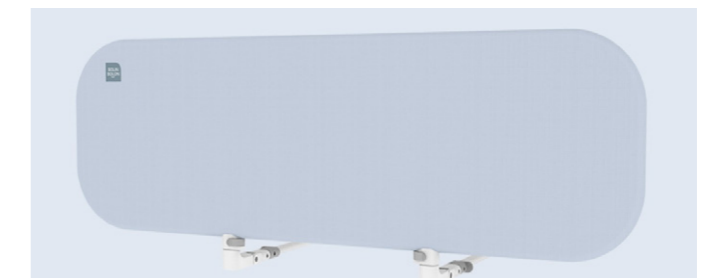

Baby bed rails

- Brand: BOLIN BOLIN
- Material: Poplar multi-layer board, beech veneer
- Age: 3+
- Warranty: 1 year
- Certification
- Size: 0.8m*1.6m or 1.2m*2m
- Gross weight: 43KG

Product code: GS01.1.5.00004
GS01.1.5.00005