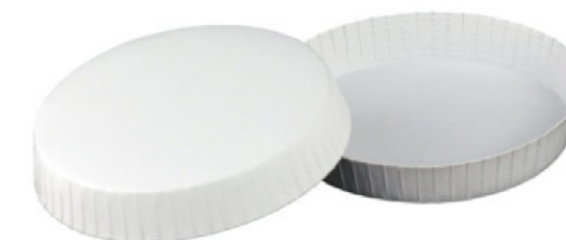

Cup lid

- Tailor made
- Special food paper
- Four layers of paper add one layer of wax paper
- Color: White
- Size: DIA 65 mm

Product code: GS03.TEMP.26